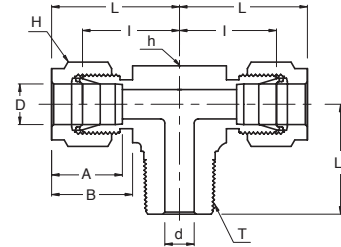

SMBT Male Branch Tee

Connects Fractional Tubes To Female NPT Thread

Part No.	Tube O.D. D (inch)	T* (NPT)	d Min	Width Across Flat		A	B	I	L	L ₁
				h (inch)	H (inch)					
SMBT 2 - 2N	1/8	1/8	2.28	1/2	7/16	12.70	15.24	18.30	24.91	18.90
SMBT 2 - 4N	1/8	1/4	2.28	1/2	7/16	12.70	15.24	18.03	24.63	23.36
SMBT 3 - 2N	3/16	1/8	3.04	1/2	1/2	13.71	16.00	17.78	25.40	18.79
SMBT 4 - 2N	1/4	1/8	4.82	1/2	9/16	15.24	17.78	19.55	26.92	18.79
SMBT 4 - 4N	1/4	1/4	4.82	1/2	9/16	15.24	17.78	19.55	26.92	23.36
SMBT 5 - 2N	5/16	1/8	4.82	5/8	5/8	16.25	18.54	22.35	29.71	20.82
SMBT 6 - 4N	3/8	1/4	7.11	5/8	11/16	16.76	19.30	23.11	30.48	25.40
SMBT 6 - 6N	3/8	3/8	7.11	5/8	11/16	16.76	19.30	23.10	30.48	28.19
SMBT 8 - 6N	1/2	3/8	9.65	13/16	7/8	22.86	21.84	25.90	36.06	28.19
SMBT 8 - 8N	1/2	1/2	10.41	13/16	7/8	22.86	21.84	25.90	36.06	33.02
SMBT 10 - 8N	5/8	1/2	11.93	1	1	24.38	21.84	28.70	38.86	35.81
SMBT 12 - 12N	3/4	3/4	15.74	1-1/16	1-1/8	24.38	21.84	29.71	39.87	36.83

* ISO Tapered Threads are available upon request

Connects Metric Tubes To Female ISO Tapered Thread

Part No.	Tube O.D. D	T* R (PT)	d Min	Width Across Flat		A	B	I	L	L ₁
				h	H					
SMBT 3M - 2R	3	1/8	2.4	12.7	12	12.9	15.3	17.0	23.6	17.8
SMBT 3M - 4R	3	1/4	2.4	12.7	12	12.9	15.3	18.0	24.6	23.4
SMBT 4M - 2R	4	1/8	2.4	12.7	12	13.7	16.1	18.8	25.4	18.8
SMBT 6M - 2R	6	1/8	4.8	12.7	14	15.3	17.7	19.6	27.0	18.8
SMBT 6M - 4R	6	1/4	4.8	12.7	14	15.3	17.7	19.6	27.0	23.4
SMBT 8M - 2R	8	1/8	4.8	15.9	16	16.2	18.6	22.4	29.9	20.8
SMBT 8M - 4R	8	1/4	6.4	15.9	16	16.2	18.6	22.4	29.9	25.4
SMBT 10M - 4R	10	1/4	7.1	17.5	19	17.2	19.5	23.9	31.5	28.2
SMBT 10M - 6R	10	3/8	7.9	17.5	19	17.2	19.5	23.9	31.5	28.2
SMBT 12M - 4R	12	1/4	7.1	20.6	22	22.8	22.0	25.9	36.0	28.2
SMBT 12M - 6R	12	3/8	9.5	20.6	22	22.8	22.0	25.9	36.0	28.2
SMBT 12M - 8R	12	1/2	9.5	20.6	22	22.8	22.0	25.9	36.0	33.0
SMBT 16M - 6R	16	3/8	9.5	25.4	25	24.4	22.0	27.9	38.0	30.2
SMBT 16M - 8R	16	1/2	11.9	25.4	25	24.4	22.0	27.9	38.0	35.1
SMBT 20M - 12R	20	3/4	15.9	31.8	32	26.0	22.0	34.5	44.6	41.7