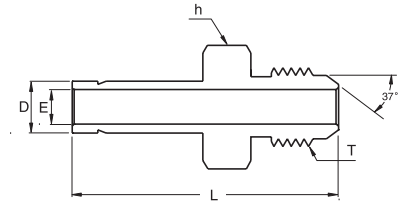

#### Connects Fractional **SUPERLOK** Port To AN Flared Tubes

| Part No.     | Tube O.D.<br>D<br>(inch) | AN Tube<br>Flare Size<br>(inch) | Straight<br>Thread<br>T (U) | Width Across Flat<br>h<br>(inch) | E     | L     |
|--------------|--------------------------|---------------------------------|-----------------------------|----------------------------------|-------|-------|
| SAA 4 - 4U   | 1/4                      | 1/4                             | 7/16-20                     | 1/2                              | 4.40  | 37.08 |
| SAA 6 - 4U   | 3/8                      | 1/4                             | 7/16-20                     | 1/2                              | 6.90  | 38.86 |
| SAA 6 - 6U   | 3/8                      | 3/8                             | 9/16-18                     | 5/8                              | 6.90  | 39.62 |
| SAA 8 - 8U   | 1/2                      | 1/2                             | 3/4-16                      | 13/16                            | 9.40  | 48.51 |
| SAA 12 - 12U | 3/4                      | 3/4                             | 1-1/16-12                   | 1-1/8                            | 14.80 | 56.13 |
| SAA 16 - 16U | 1                        | 1                               | 1-5/16-12                   | 1-3/8                            | 20.40 | 65.53 |